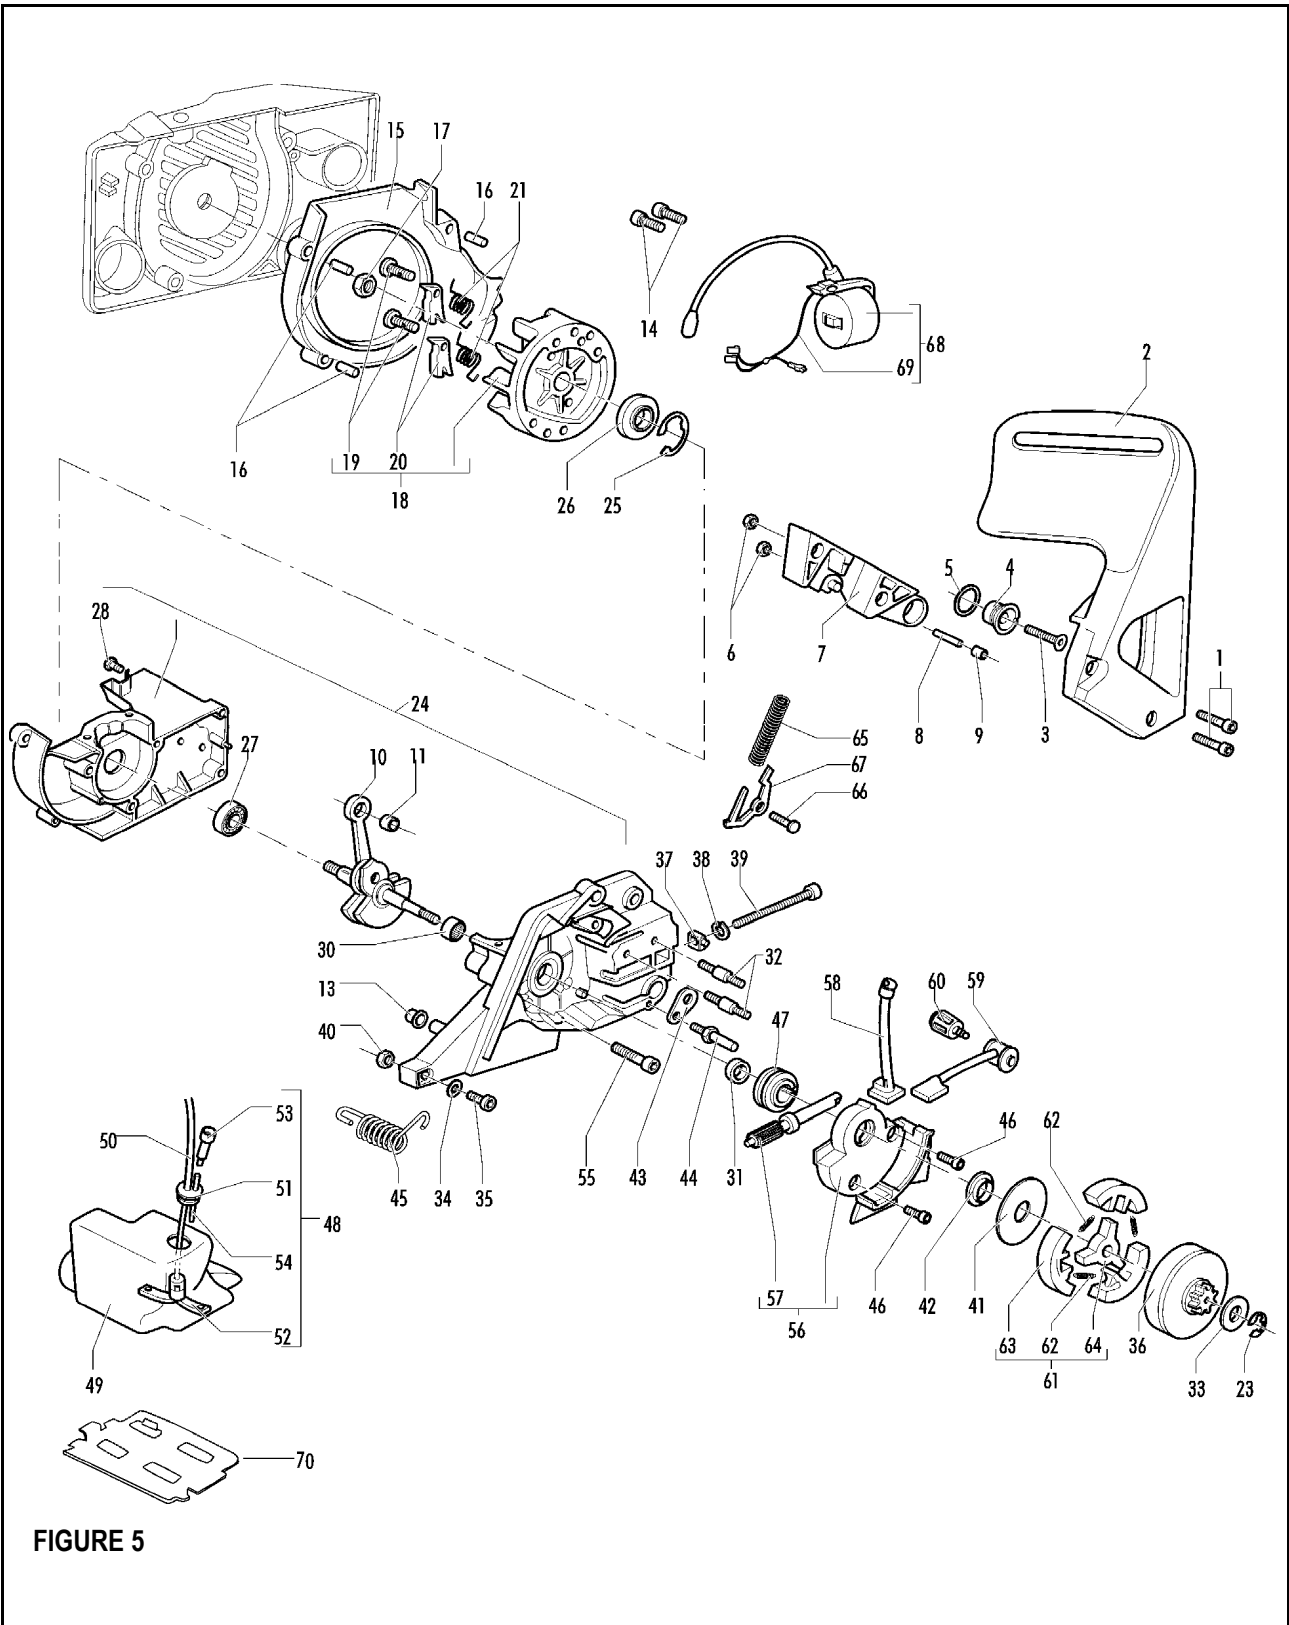

FIGURE 5

Item	P/N McC	P/N ELX	Qty	DESCRIPTION
------	---------	---------	-----	-------------

Item	P/N McC	P/N ELX	Qty	DESCRIPTION
------	---------	---------	-----	-------------

FIGURE 5

1	235806	538235806	2	screw M5x20	46	235802	538235802	2	screw M5x14
C 2	241907	538241907	1	brake lever	C 47	241882	538241882	1	oil pump screw
3	241905	538241905	1	screw M6x25	48	240920	538240920	1	fuel tank assy
4	241904	538241904	1	sleeve	49 •	240300	538240300	1	fuel tank
5	241906	538241906	1	washer D.10X15X1	B 50 •	240868	538240868	1	fuel hose
6	235642	538235642	2	nut M5	C 51 •	235675	538235675	1	fuel tank grommet
7	241902	538241902	1	brake housing	A 52 •	240452	538240452	1	fuel pick up
8	242017	538242017	1	band pivot	C 53 •	227582	538227582	1	vent filter
9	241903	538241903	1	brake needle	54 •	229716	538229716	1	breather pipe oil tank
10	241871	538241871	1	crankshaft assy 40cc	55	236997	538236997	4	M5x30 screw
	241873	538241873	1	crankshaft assy 46cc	B 56	241883	538241883	1	oil pump assy
C 11 •	235742	538235742	1	needle bearing 9X12X14mm (40cc)	C 57 •	241885	538241885	1	oil pump piston kit
	227329	538227329	1	needle bearing 12x15x13mm (46cc)	58 •	241895	538241895	1	pipe joint
13	235672	538235672	1	tank grommet	59 •	241896	538241896	1	oil pump tube
14	235806	538235806	2	screw M5x20	C 60 •	225062	538225062	1	oil filter
15	247290	538247290	1	air conveyor	61	242004	538242004	1	clutch assy
16 •	240358	538240358	3	spacer	B 62 •	240926	538240926	3	spring
17	235218	538235218	1	nut M8	63 •	227359	538227359	3	shoe clutch
18	242621	538242621	1	flywheel	64 •	242005	538242005	1	rotor clutch
B 19 •	235516	538235516	2	pin (starter pawl)	65	235076	538235076	1	brake spring
B 20 •	235517	538235517	2	starter pawl	66 •	235075	538235075	1	latch pivot
B 21 •	235518	538235518	2	starter spring	67 •	94006	538094006	1	brake latch
23	229137	538229137	1	benzing 4mm	C 68	243029	538243029	1	ignition coil assy
24	248496	538248496	1	crankcase kit	C 69 •	243040	538243040	1	wires assy
25 •	235899	538235899	1	seeger ring	70	240867	538240867	1	fuel tank protection
C 26 •	241879	538241879	1	seal 15X32X4/5					
27 •	235900	538235900	1	ball bearing 6002 15/32/9					
28 •	241077	538241077	1	self-threading screw 4X14					
30 •	241253	538241253	1	needle bearing 15X21X12					
C 31 •	228872	538228872	1	seal 13-32-5 (S7)					
B 32 •	241881	538241881	2	bar bolt M8					
33	235287	538235287	1	clutch washer					
34	227259	538227259	1	washer					
35	235806	538235806	1	screw M5x20					
B 36	240266	538240266	1	drum sprocket .325					
B 37	241908	538241908	1	bar adjustment nut					
B 38	235367	538235367	1	benzing 4mm					
B 39	241909	538241909	1	screw					
40	235642	538235642	1	nut M5					
41	241346	538241346	1	washer					
42	242006	538242006	1	clutch spacer					
43	240309	538240309	1	oil cap plate					
C 44	240363	538240363	1	chain catcher					
B 45	240286	538240286	1	spring					